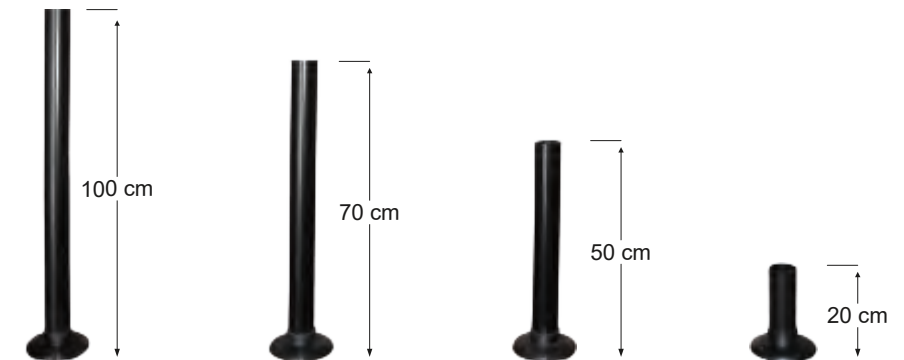

PHIVOS
OUTDOOR (plastic)

PHIVOS
OUTDOOR (plastic)

Ø-20
10-0005
Ø20 cm
E/27 LED
IP 23

Ø-25
10-0006
Ø25 cm
E/27 LED
IP 23

Ø-30
10-0020
Ø30 cm
E/27 LED
IP 23

Ø40
10-0021
Ø40 cm
E/27 LED
IP 23

ΠΑΣΑΛΑΚΙ ΜΕΓΑΛΟ ΠΛΑΣΤΙΚΟ
42-0054