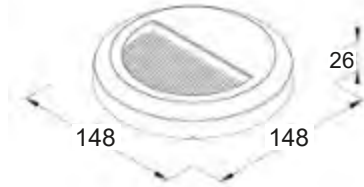

DIONI
OUTDOOR LED (plastic)