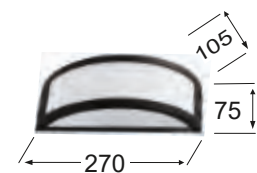

SANTORINI
OUTDOOR (plastic)

SANTORINI
OUTDOOR (plastic)