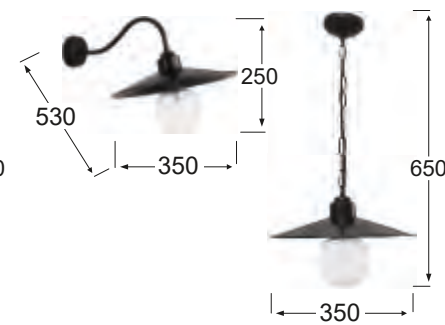

PETRA
OUTDOOR (plastic - metal)

PETRA
OUTDOOR (plastic - metal)