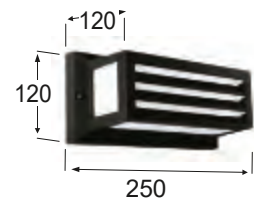

D-291P BLACK
32-0248
H12 cm x 25 x 12 cm
E/27 LED