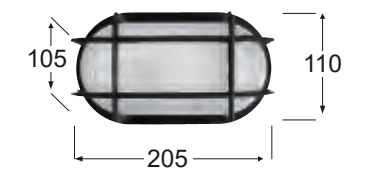

LUISA
OUTDOOR (plastic)

LUISA
OUTDOOR (plastic)