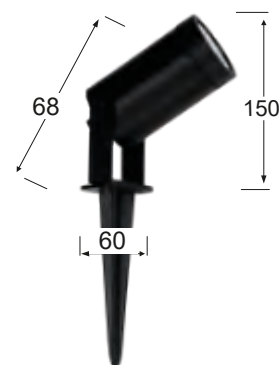

C-06 1L GREY
15-0126
Hmax 15 x 6,8 x Ø6 cm
GU 10 LED
IP 54

C-06 1L BLACK
15-0113
Hmax 15 x 6,8 x Ø6 cm
GU 10 LED
IP 54

C-06 1L WHITE
15-0116
Hmax 15 x 6,8 x Ø6 cm
GU 10 LED
IP 54

LESVOS
OUTDOOR (plastic)