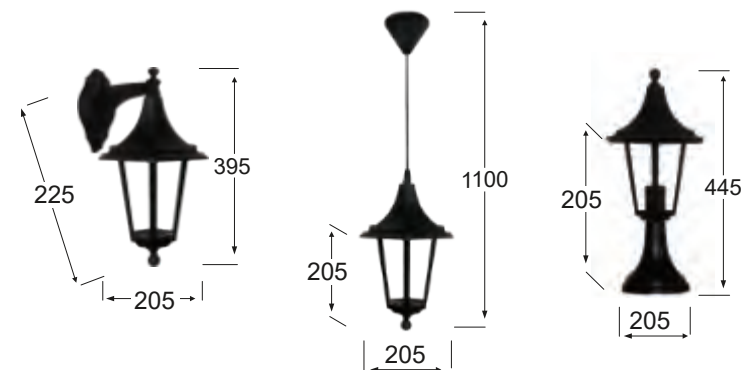

ERESSOS
OUTDOOR (plastic - glass)

ERESSOS
OUTDOOR (plastic - glass)

BRONZE

SILVER

COPPER

WH-BR