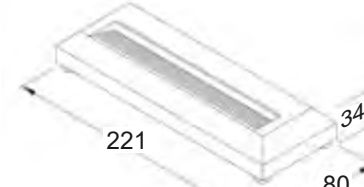

DIONI
OUTDOOR LED (plastic)