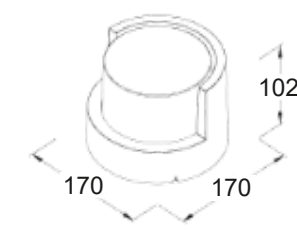

HER-02 LED BLACK
42-0002
H17 x 17 cm x 10,2 cm
12W • 3000K • 600 LM • IP65
NOT DIMMABLE