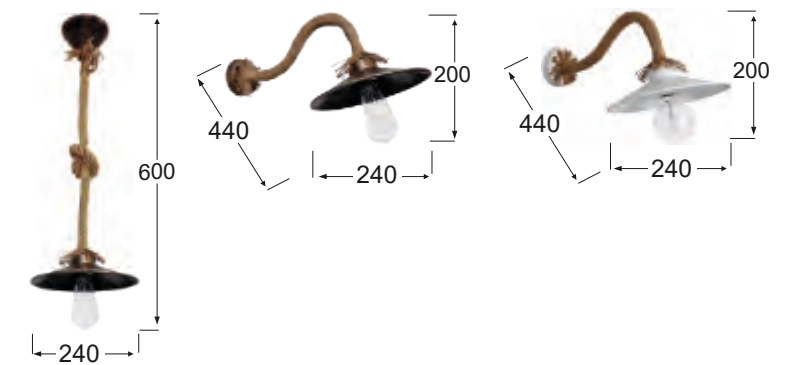

PETRA
OUTDOOR (plastic - metal)

Στα φωτιστικά δεν συμπεριλαμβάνονται οι λαμπτήρες