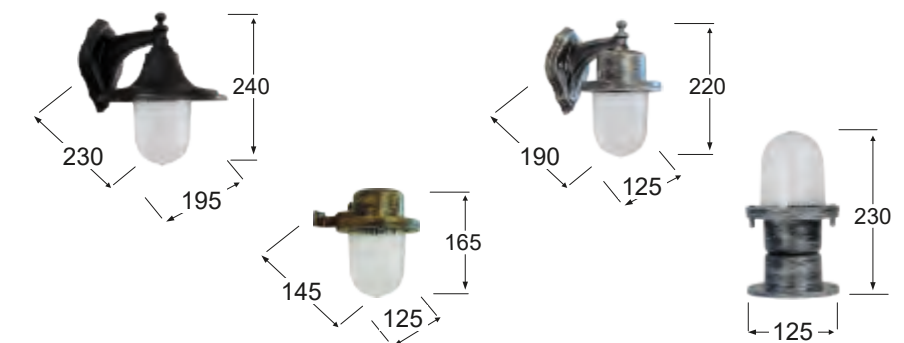

SLP-600B SILVER
07-1257
H22 x 19 x 12,5 cm
E/27 LED
IP 54

SLP-600A BRONZE
07-1250
H16,5 x 14,5 x 12,5 cm
E/27 LED
IP 54

SLP-600E SILVER
10-0282
H22 x Ø12,5 cm
E/27 LED
IP 54

ARIS
OUTDOOR (plastic)

PETRA
OUTDOOR (plastic - metal)