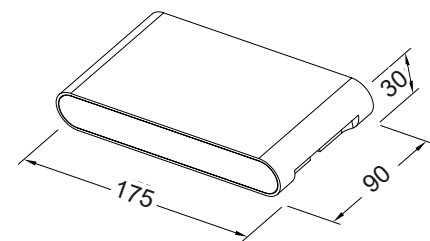

DORIDA
OUTDOOR LED (plastic)

AURA
OUTDOOR LED (plastic)