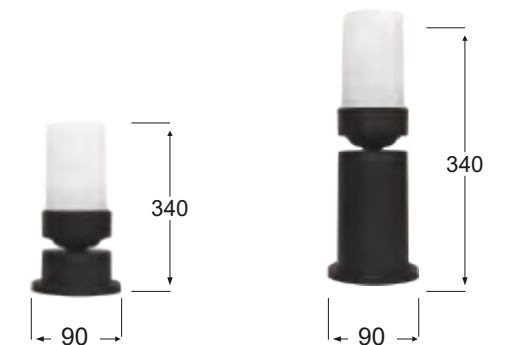

LIDA
OUTDOOR (plastic)

LIDA
OUTDOOR (plastic)