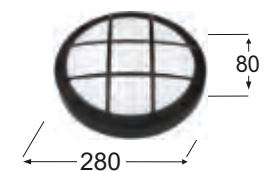

YDRA
OUTDOOR (plastic)