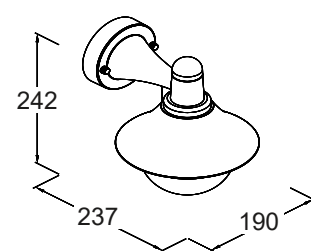

LYDIA
OUTDOOR (plastic)

ΦΑΝΑΡΙΑ

MIRTIA
OUTDOOR (plastic)

LP-220 BLACK
42-0025
H24,2 x 23,7 x 19 cm
E/27 LED max 40W
IP 44

LP-220 WHITE
42-0026
H24,2 x 23,7 x 19 cm
E/27 LED max 40W
IP 44

MELINA
OUTDOOR (plastic)