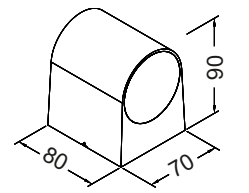

LYDIA
OUTDOOR (plastic)

ΦΑΝΑΡΙΑ

MIRTIA
OUTDOOR (plastic)

LP-220 BLACK
42-0025
H24,2 x 23,7 x 19 cm
E/27 LED max 40W
IP 44

LP-220 WHITE
42-0026
H24,2 x 23,7 x 19 cm
E/27 LED max 40W
IP 44

MELINA
OUTDOOR (plastic)