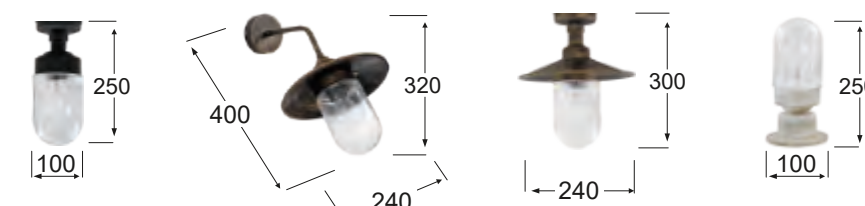

Στα φωτιστικά δεν συμπεριλαμβάνονται οι λαμπτήρες