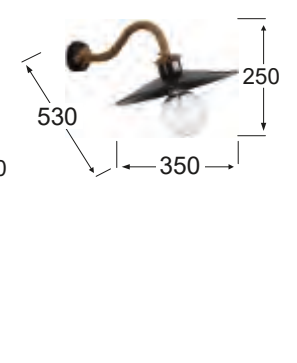

PETRA
OUTDOOR (plastic - metal)

PETRA
OUTDOOR (plastic - metal)