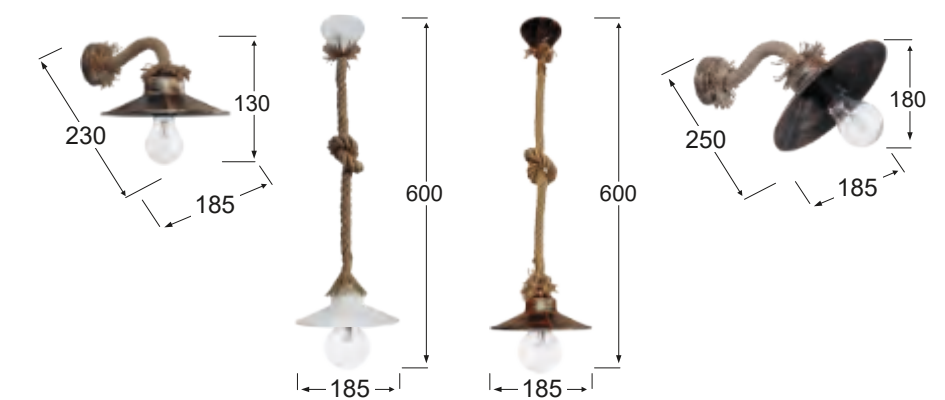

PETRA
OUTDOOR (plastic - metal)