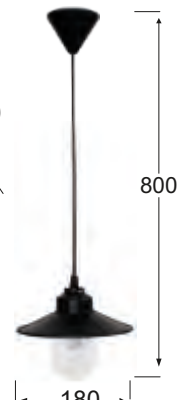

PETRA
OUTDOOR (plastic - metal)