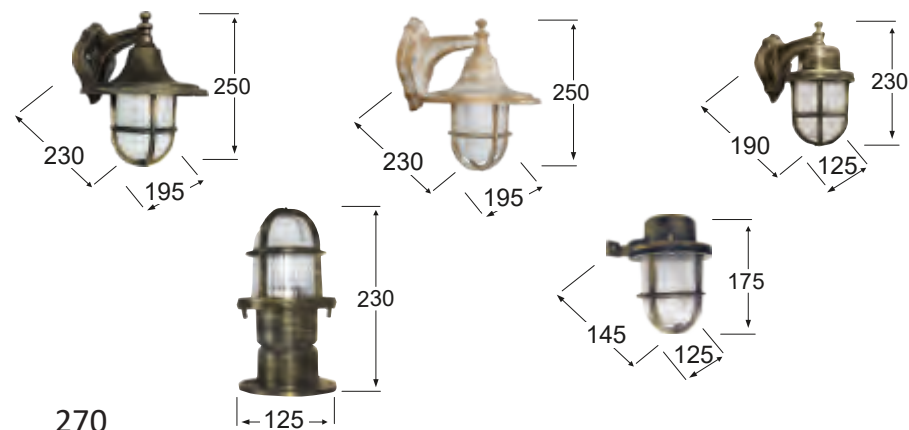

SLP-600B SILVER
07-1257
H22 x 19 x 12,5 cm
E/27 LED
IP 54

SLP-600A BRONZE
07-1250
H16,5 x 14,5 x 12,5 cm
E/27 LED
IP 54

SLP-600E SILVER
10-0282
H22 x Ø12,5 cm
E/27 LED
IP 54

ARIS
OUTDOOR (plastic)

PETRA
OUTDOOR (plastic - metal)