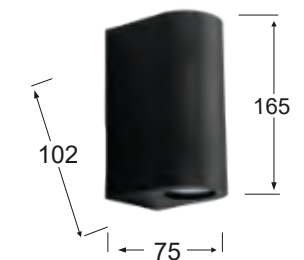

PAROS
OUTDOOR (plastic)

PAROS
OUTDOOR (plastic)

C-032 WH
15-0216
H16,5 x 10,2 x 7,5 cm
2xGU 10 LED
IP 54