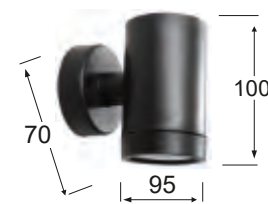

SPOT

HERONIA
OUTDOOR (plastic)

C-01 1L BLACK
15-0029
H10 x 7 x 9,5 cm
GU 10 LED
IP 54

C-01 1L GREY
15-0031
H10 x 7 x 9,5 cm
GU 10 LED
IP 54

C-01 1L WHITE
15-0030
H10 x 7 x 9,5 cm
GU 10 LED
IP 54

C-02 2L BLACK
15-0036
H16 x 10 x 6 cm
2xGU 10 LED
IP 54