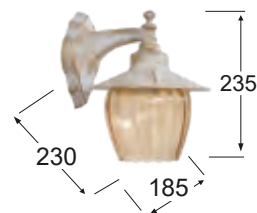

BLACK

WHITE

BLACK

WHITE