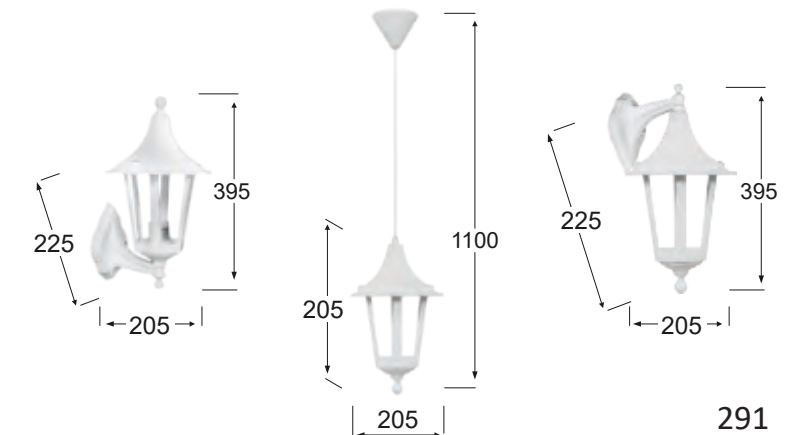

BRONZE

SILVER

COPPER

WH-BR