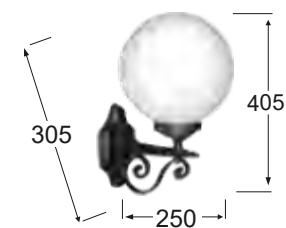

PHIVOS
OUTDOOR (plastic)

LP-100EN Ø25 BLACK
10-0144
H41 x Ø25 cm
E/27 LED
IP 23

AEGEAN
OUTDOOR (plastic - glass)