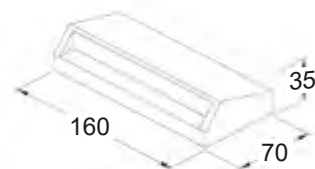

DORIDA
OUTDOOR LED (plastic)

DORIDA
OUTDOOR LED (plastic)