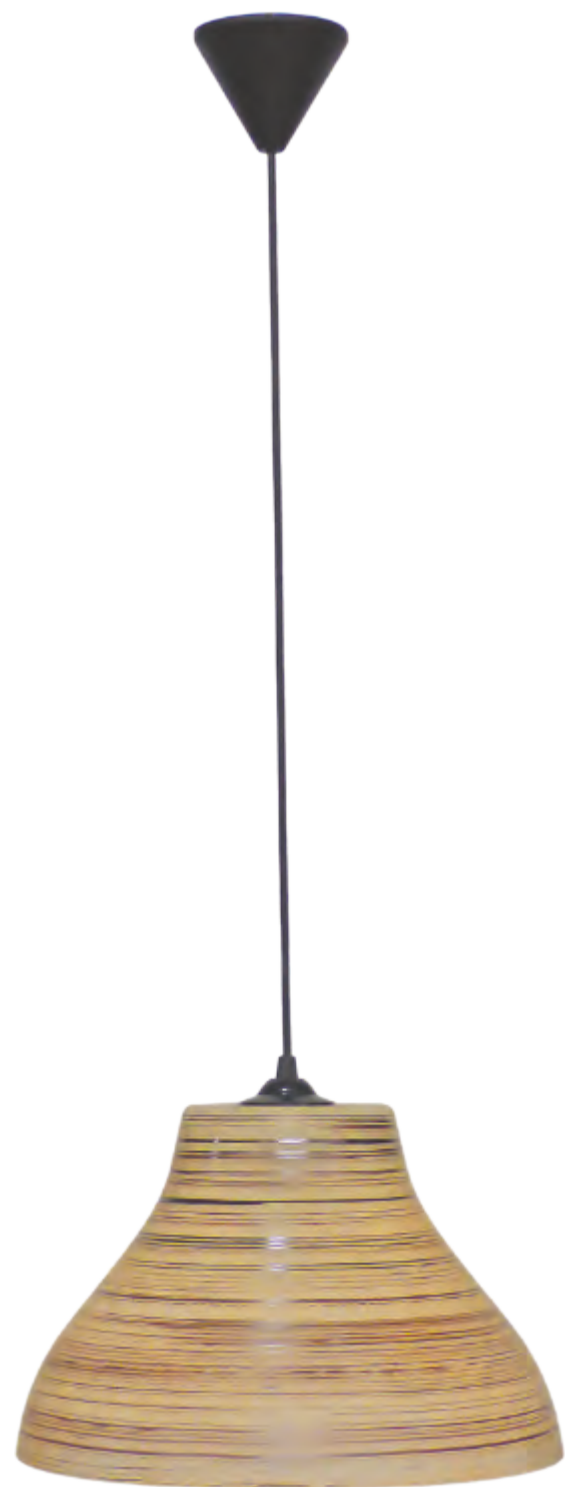

GL-1030
INDOOR (glass)

GL-1030/35 1L ΚΑΦΕ ΓΥΑΛΙΝΟ
02-0380
H90 x Ø35 cm
E/27