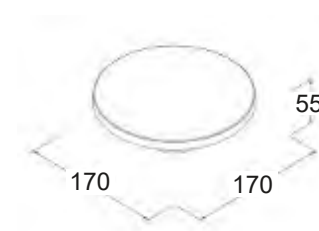

HER-02 LED BLACK
42-0002
H17 x 17 cm x 10,2 cm
12W • 3000K • 600 LM • IP65
NOT DIMMABLE