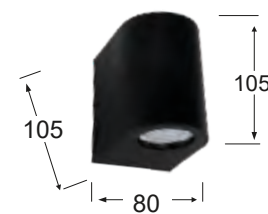

PAROS
OUTDOOR (plastic)

C-03 1L WHITE
15-0190
H10,5 x 10,5 x 8 cm
GU 10 LED
IP 54

PAROS
OUTDOOR (plastic)