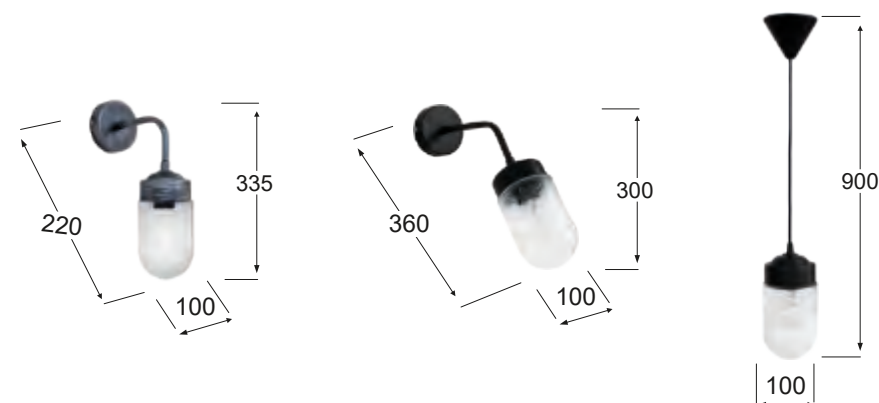

SLP-651AP WHITE 90°
07-1384
H37,5 x 30 x 24 cm
E/27 LED
IP44

SLP-651AP WHITE 45°
07-1385
H32 x 40 x 24 cm
E/27 LED
IP44

SLP-651K WHITE
11-0273
H90 x Ø24,5 cm
E/27 LED
IP44

SLP-650AN WHITE
07-1352
H24,5 x 17,5 x 10 cm
E/27 LED
IP44