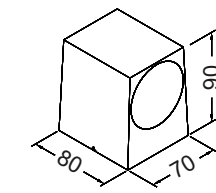

LYDIA
OUTDOOR (plastic)

ΦΑΝΑΡΙΑ

MIRTIA
OUTDOOR (plastic)

LP-220 BLACK
42-0025
H24,2 x 23,7 x 19 cm
E/27 LED max 40W
IP 44

LP-220 WHITE
42-0026
H24,2 x 23,7 x 19 cm
E/27 LED max 40W
IP 44

MELINA
OUTDOOR (plastic)