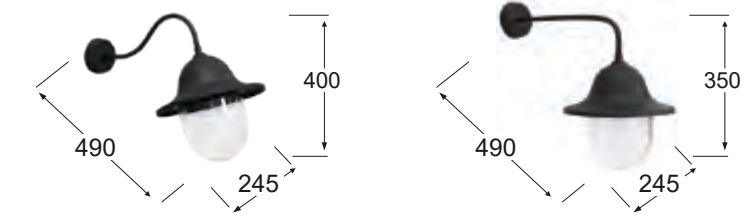

LP-801AS BLACK ΑΠΛΙΚΑ 45°
07-1291
H35 x 49 x Ø24,5cm
E/27 LED
IP 33

LP-800EN BRONZE
10-0211
H42 x Ø24,5 cm
E/27 LED
IP 33

LP-802AS BLACK ΑΠΛΙΚΑ 90°
07-1292
H40 x 49 x Ø24,5 cm
E/27 LED
IP 33

HECTOR
OUTDOOR (plastic)