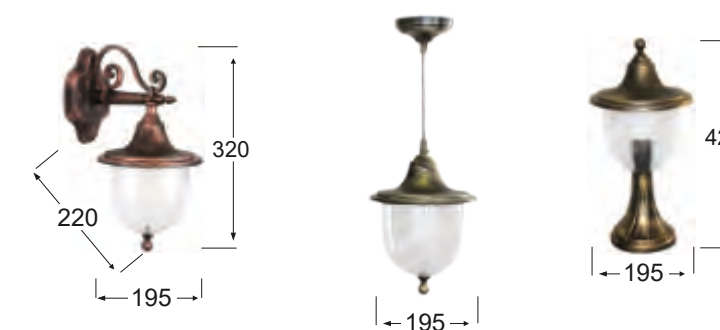

LP-811AK COPPER
07-1130
H39 x 26,5 x 19,5 cm
E/27 LED
IP 33

LP-811AN BRONZE
07-1122
H32 x 22 x 19,5 cm
E/27 LED
IP 33

LP-810K BRONZE
11-0058
Ø19,5 cm
E/27 LED
IP 33

LP-810EX SILVER
10-0217
H32 x Ø19,5 cm
E/27 LED
IP 33

LP-810EN BRONZE
10-0215
H42 x Ø19,5 cm
E/27 LED
IP 33

HERCULES
OUTDOOR (plastic)

HECTOR
OUTDOOR (plastic)

LP-800K BRONZE
11-0056
Ø24,5 cm
E/27 LED
IP 33

LP-801AK BRONZE
07-1118
H39 x 30 x 24,5 cm
E/27 LED
IP 33