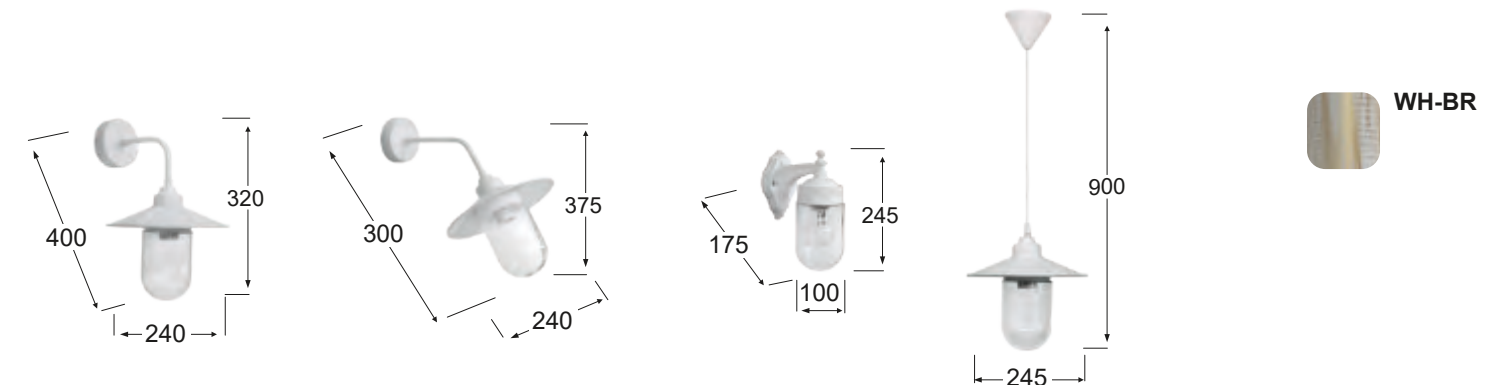

KALLONI
OUTDOOR (plastic - metal - glass)

Στα φωτιστικά δεν συμπεριλαμβάνονται οι λαμπτήρες