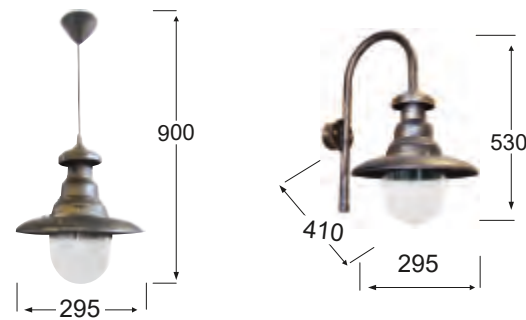

PYROFANI
OUTDOOR (plastic - metal)

FLP-100K BRONZ
26-0026
H90 x Ø29,5 cm
E/27 LED
IP 33

FLP-100K WHITE - BRONZE
26-0053
H90 x Ø29,5 cm
E/27 LED
IP 33

FLP-100AC BRONZE
26-0030
H53 x 41 x Ø29,5 cm
E/27 LED
IP 33