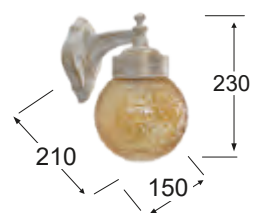

AP-98AN WH-BR
07-1330
H23,5 x 23 x Ø18,5 cm
E/27 LED
IP 23

BLACK

WHITE

BLACK

WHITE

KIRKI
OUTDOOR (plastic - glass)

LP-110AN BR-MELI
07-1376
H23 x 21 x 15 cm
E/27 LED
IP 44

LP-110AN WH-BR-MELI
07-1377
H23 x 21 x 15 cm
E/27 LED
IP 44