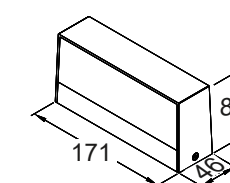

DORIDA
OUTDOOR LED (plastic)

DORIDA
OUTDOOR LED (plastic)