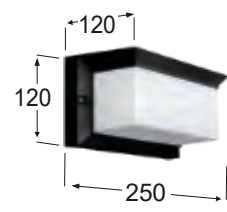

D-291P BLACK
32-0248
H12 cm x 25 x 12 cm
E/27 LED