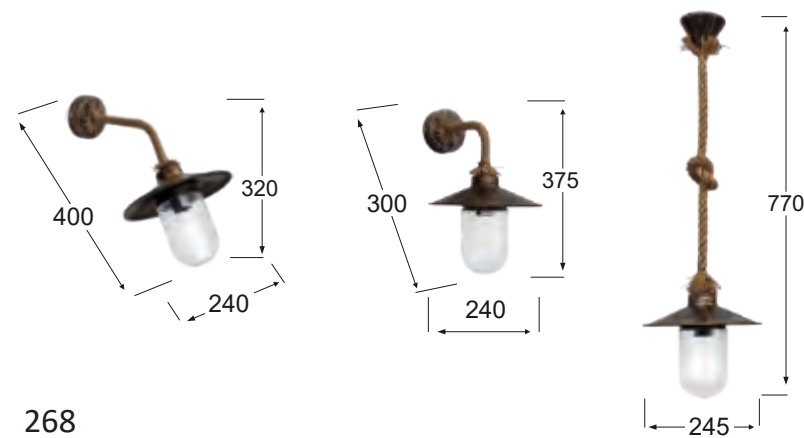

KALLONI
OUTDOOR (plastic - metal - glass)

KALLONI
OUTDOOR (plastic - metal - glass)