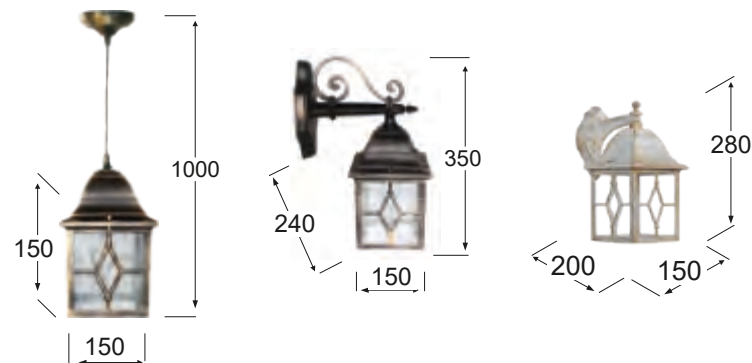

DIMITRA
OUTDOOR (plastic)

ZEUS
OUTDOOR (plastic)