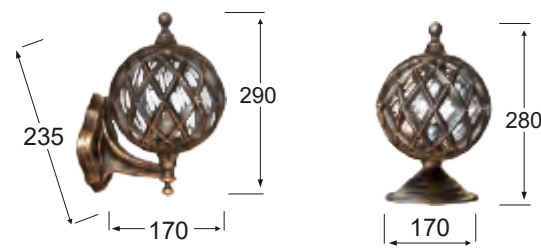

HELIOS
OUTDOOR (plastic - glass)

LP-520AN BRONZE
07-1057
H29 x 23,5 x 17 cm
E/27 LED
IP 33

LP-520AN WH-BR
07-1323
H29 cm x 23,5 x 17 cm
E/27 LED
IP 33

LP-520EX BRONZE
10-0140
H28 x Ø17 cm
E/27 LED
IP 33

HELIOS
OUTDOOR (plastic - glass)