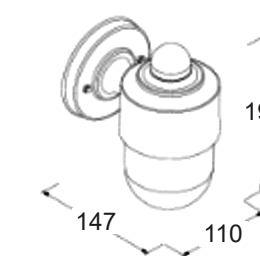

Στα φωτιστικά δεν συμπεριλαμβάνονται οι λαμπτήρες