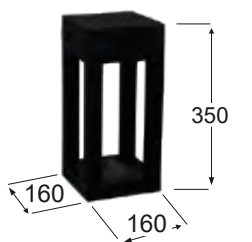

IOKASTI
OUTDOOR (plastic)