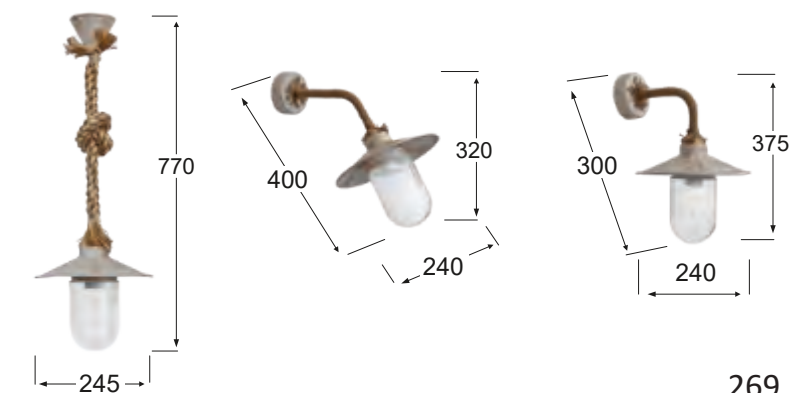

KALLONI
OUTDOOR (plastic - metal - glass)

KALLONI
OUTDOOR (plastic - metal - glass)