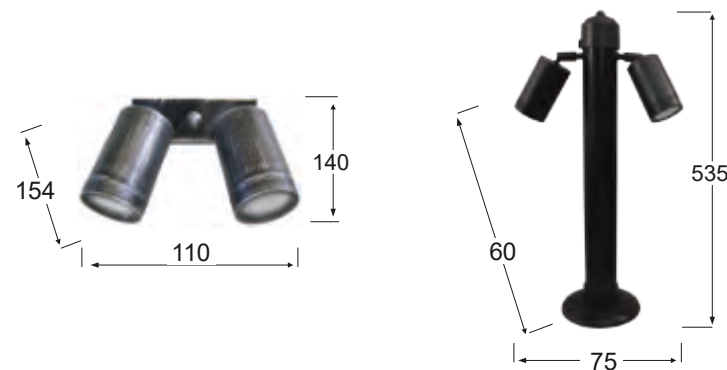

HERONIA
OUTDOOR (plastic)

CRETE
OUTDOOR (plastic)