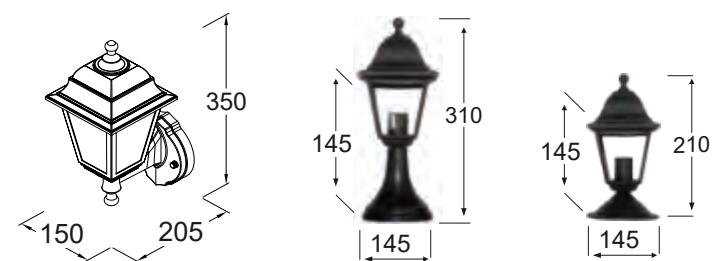

HERMES
OUTDOOR (plastic)

DIMITRA
OUTDOOR (plastic)

LP-710K BRONZE
11-0048
H100 x 15 x 15 cm
E/27 LED
IP23

LP-710AK BRONZE
07-1094
H35 x 24 x 15 cm
E/27 LED
IP23

LP-710AN BRONZE
07-1077
H28 x 20 x 15 cm
E/27 LED
IP23