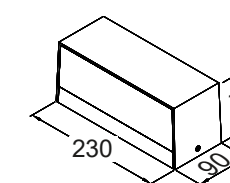

DORIDA
OUTDOOR LED (plastic)

DORIDA
OUTDOOR LED (plastic)