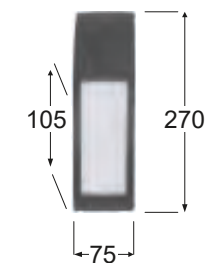

BRONZE

SILVER

COPPER

WH-BR