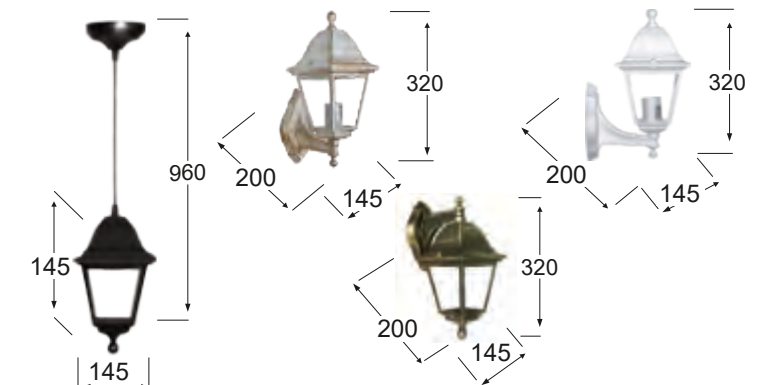

HERMES
OUTDOOR (plastic)

DIMITRA
OUTDOOR (plastic)

LP-710K BRONZE
11-0048
H100 x 15 x 15 cm
E/27 LED
IP23

LP-710AK BRONZE
07-1094
H35 x 24 x 15 cm
E/27 LED
IP23

LP-710AN BRONZE
07-1077
H28 x 20 x 15 cm
E/27 LED
IP23