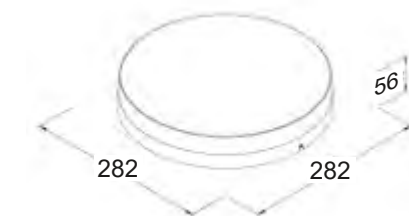

DORIDA
OUTDOOR LED (plastic)

AURA
OUTDOOR LED (plastic)