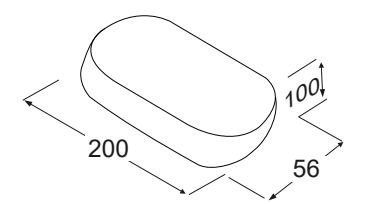

DORIDA
OUTDOOR LED (plastic)

AURA
OUTDOOR LED (plastic)