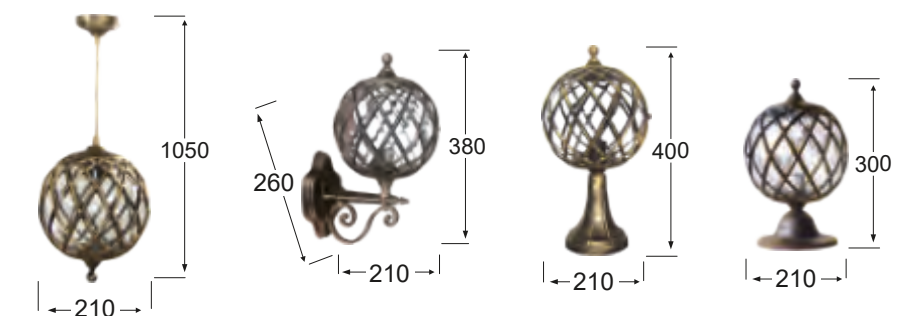

HELIOS
OUTDOOR (plastic - glass)

HELIOS
OUTDOOR (plastic - glass)