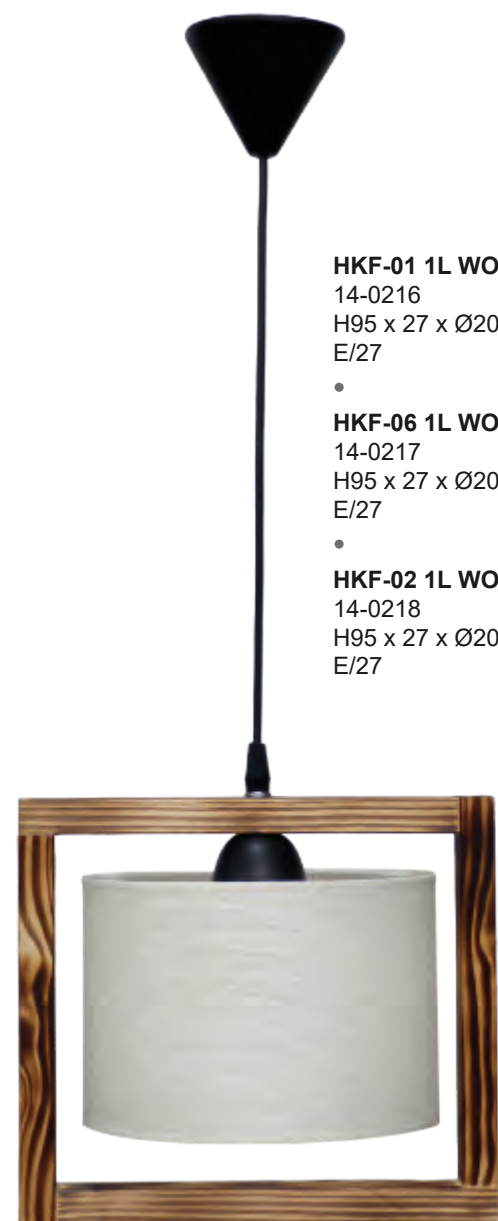

FIS
INDOOR (wood - metal)

E/27AP FIS BLACK
31-1097
H25 cm x 18 x 4,5 cm
E/27

FUN-01AP FIS BL-WH
31-1095
H32 x 25 x Ø16 cm
E/27 LED

WOOD
INDOOR (wood - plastic)

HKF-01 1L WOOD ΛΕΥΚΟ-ΚΡΕΜ-ΚΑΜΕΝΟ
14-0216
H95 x 27 x Ø20 cm
E/27