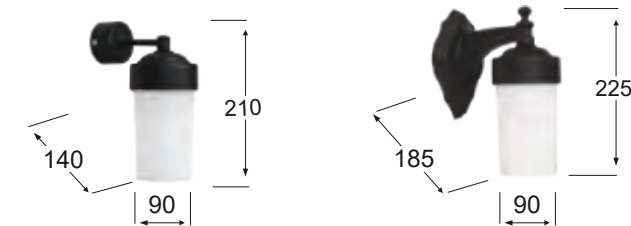

LIDA
OUTDOOR (plastic)

LIDA
OUTDOOR (plastic)