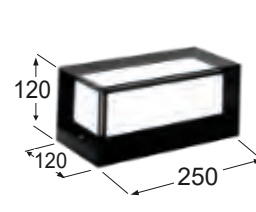

D-291P BLACK
32-0248
H12 cm x 25 x 12 cm
E/27 LED