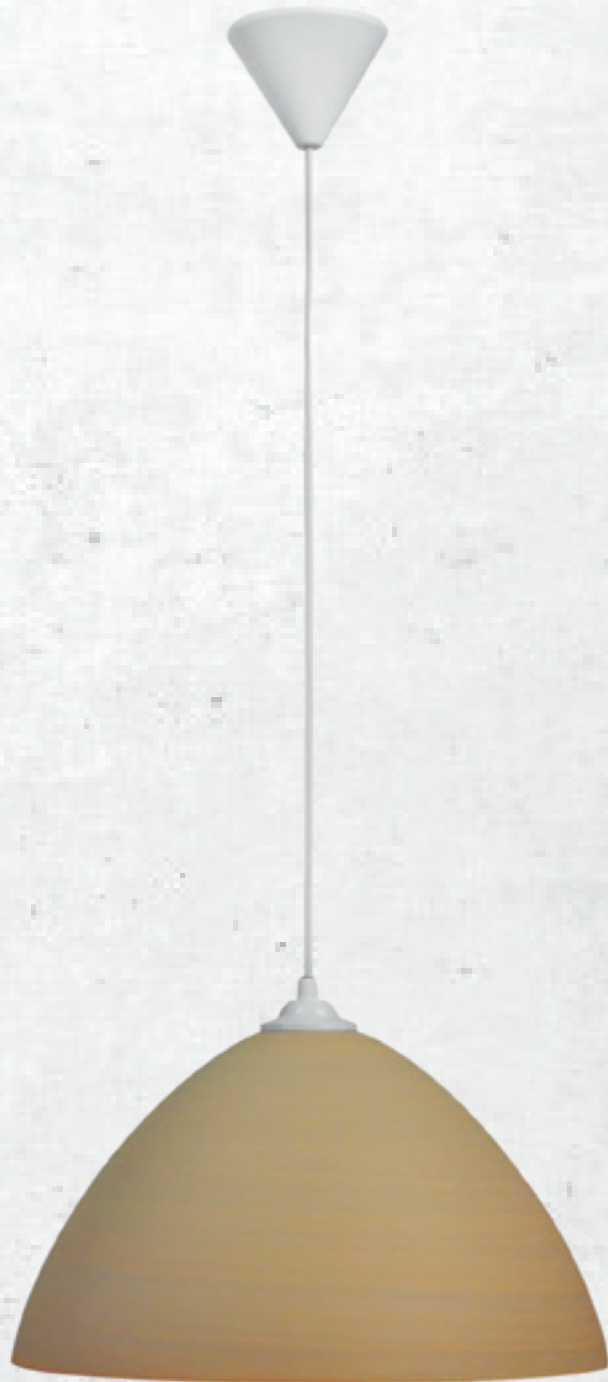

GL-1010/25 1L WH
02-0203
H92,5 cm x Ø25 cm
E/27 LED

GL-1010/35 1L SO
02-0206
H98,5 cm x Ø35 cm
E/27 LED

GL-1010/35 1L WH
02-0205
H98,5 cm x Ø35 cm
E/27 LED

S-1020AP BL-WH
02-0228
H34 cm x 23 cm x Ø22 cm
E/27 LED