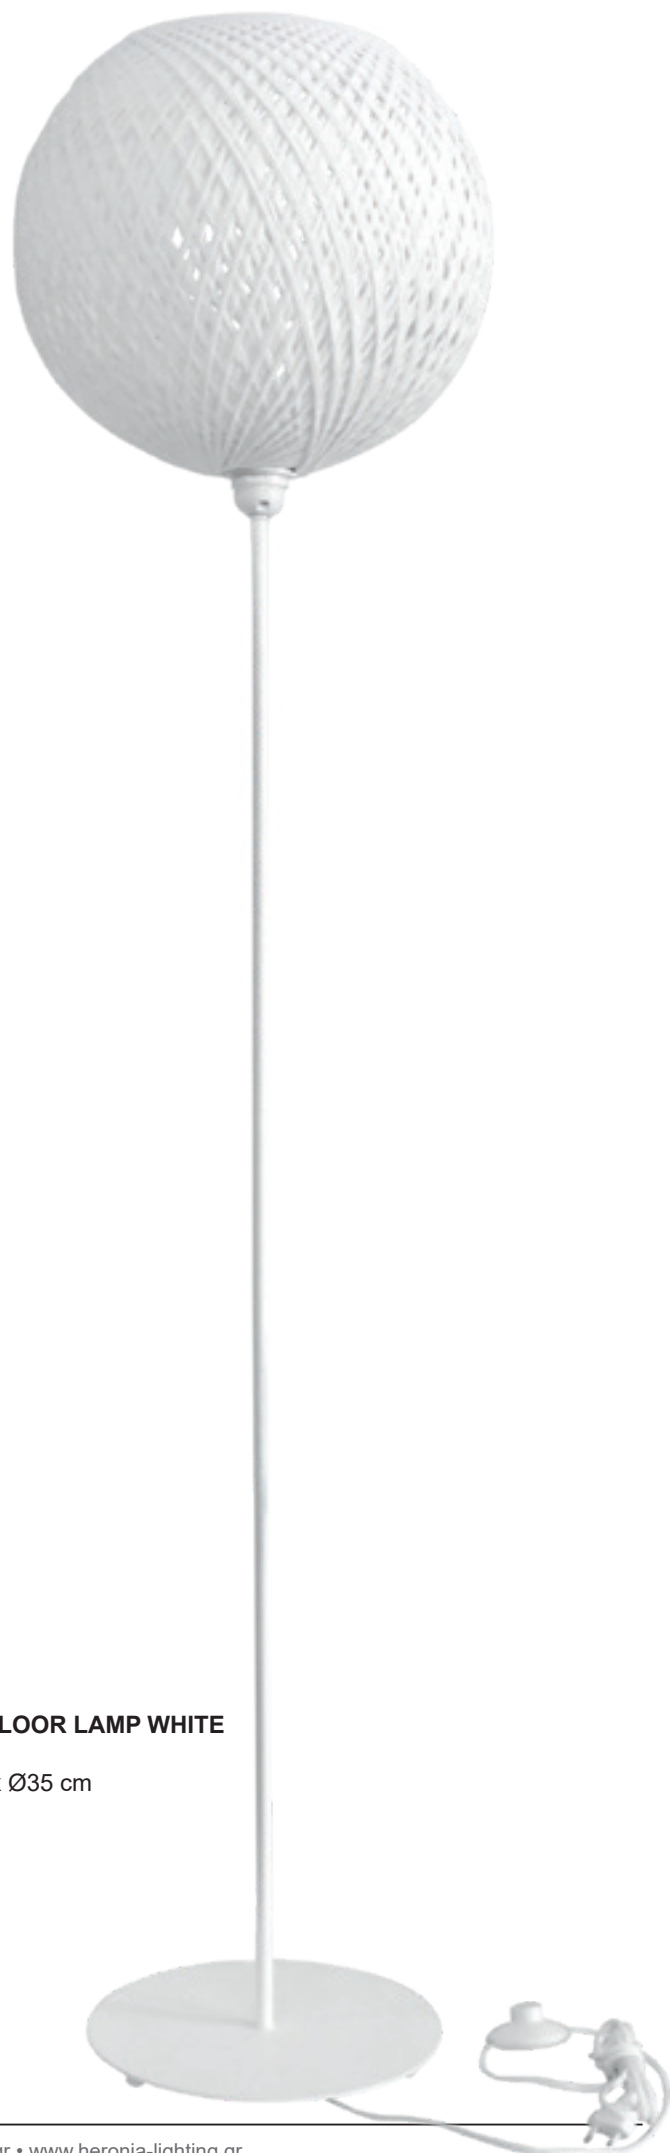

SILK-01 1L WHITE PENDEL
31-1139
H97 x Ø20 cm
E/27 LED

SILK-01 PENDEL 2L WHITE
31-1233
H100 cm x Ø45 cm
2xE/27

SILK-01 PENDEL 3L WHITE
31-1234
H100 cm x Ø45 cm
3xE/27

SILK-02 FLOOR LAMP WHITE
31-1164
H154 cm x Ø35 cm
E/27 LED