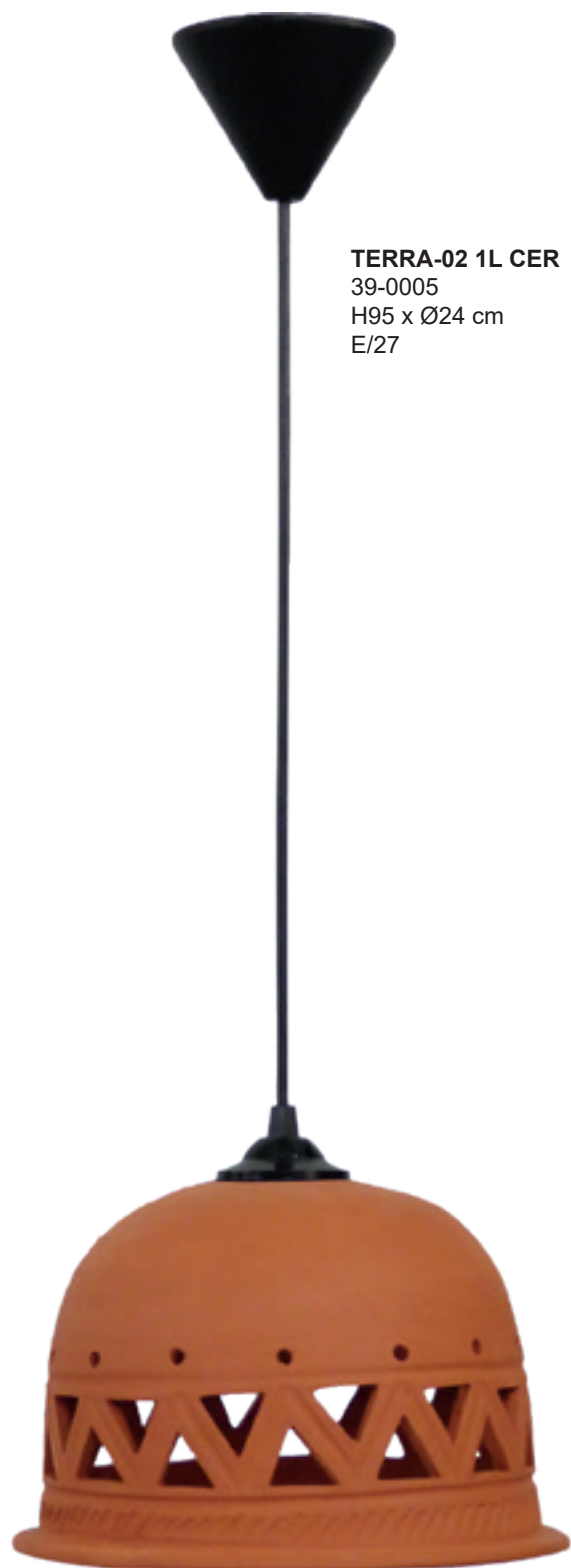

TERRA-02 1L CER
39-0005
H95 x Ø24 cm
E/27