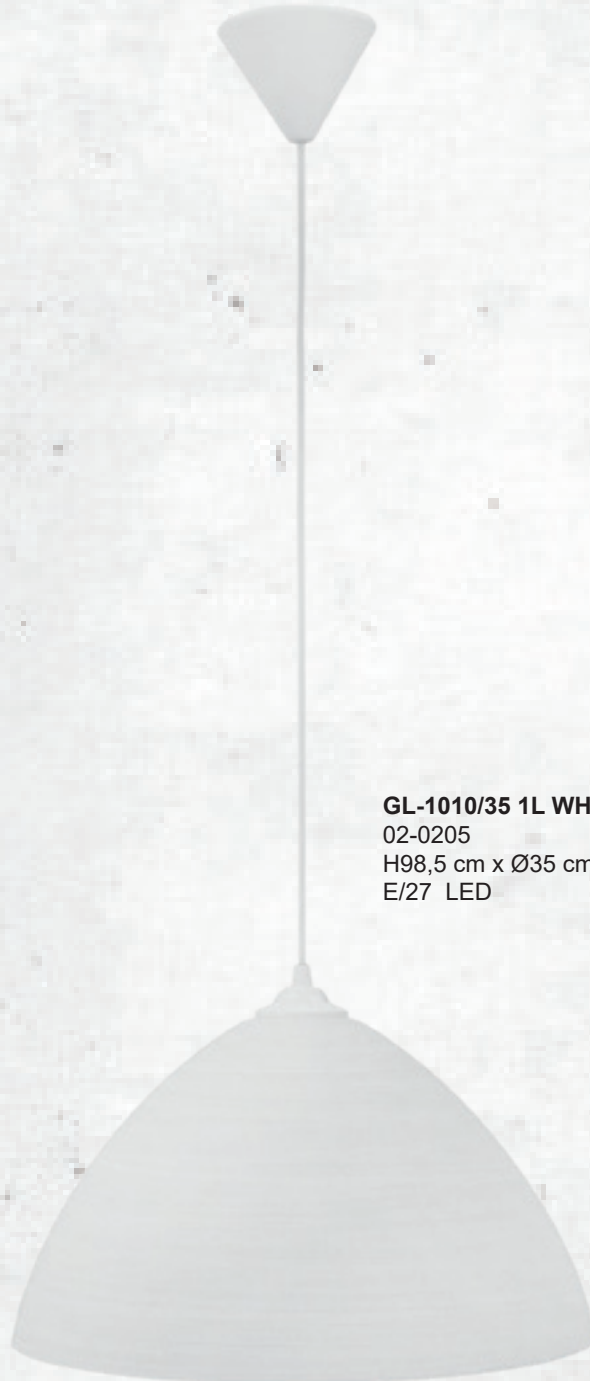

GL-1010/25 1L WH
02-0203
H92,5 cm x Ø25 cm
E/27 LED

GL-1010/35 1L SO
02-0206
H98,5 cm x Ø35 cm
E/27 LED

GL-1010/35 1L WH
02-0205
H98,5 cm x Ø35 cm
E/27 LED

S-1020AP BL-WH
02-0228
H34 cm x 23 cm x Ø22 cm
E/27 LED