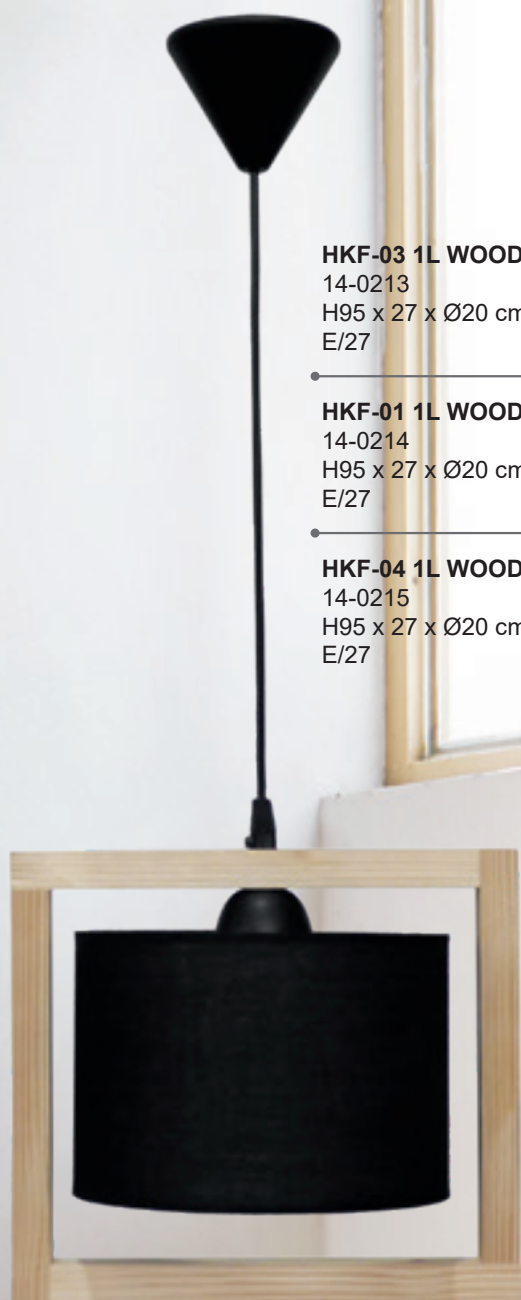

HKF-03 1L WOOD MAYPO-NATURAL

14-0213
H95 x 27 x Ø20 cm
E/27

HKF-01 1L WOOD ΛΕΥΚΟ/ΚΡΕΜ-NATURAL

14-0214
H95 x 27 x Ø20 cm
E/27

HKF-04 1L WOOD ΓΚΡΙ-NATURAL

14-0215
H95 x 27 x Ø20 cm
E/27

HKF-03AP FIS WOOD MAYPO-NATURAL

14-0244
H34 x 28 x Ø20 cm
E/27

HKF-01AP FIS WOOD ΛΕΥΚΟ/ΚΡΕΜ-NATURAL

14-0245
H34 x 28 x Ø20 cm
E/27

HKF-04AP FIS WOOD ΓΚΡΙ-NATURAL

14-0246
H34 x 28 x Ø20 cm
E/27

HKF-03PR WOOD MAYPO-NATURAL

14-0231
H26,5 x 27 x Ø20 cm
E/27

HKF-01PR WOOD ΛΕΥΚΟ/ΚΡΕΜ-NATURAL

14-0232
H34 x 28 x Ø20 cm
E/27

HKF-04PR WOOD ΓΚΡΙ-NATURAL

14-0233
H34 x 28 x Ø20 cm
E/27